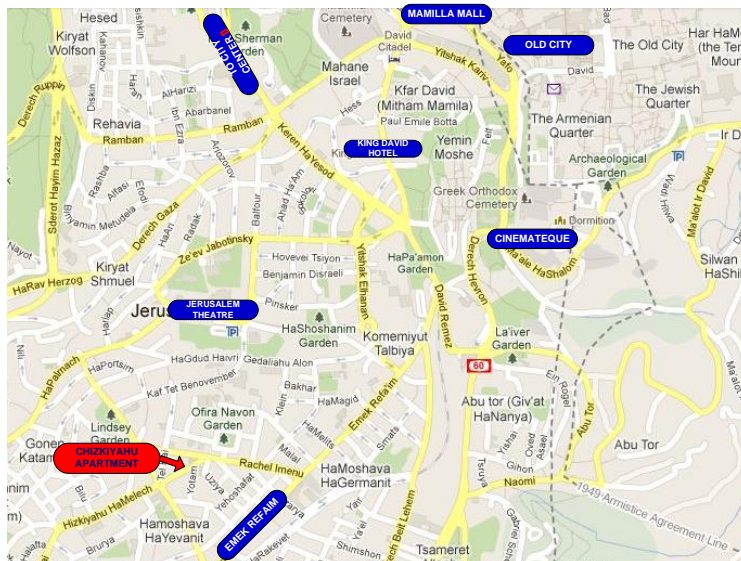

Minutes away from the trendy Emek Refaim, the best location possible with a Post Office, Hairdressers, Banks, Money Changer, Mobile Phone Rental, Swimming Pool and Gym, Pharmacy and Dry-Cleaner on your doorstep.

Cinematheque, The Smadar Cinema, The Chan Theatre and Jerusalem Theatre are only a short walk away.

There are frequent buses to all parts of Jerusalem (lines 4, 4a, 18, 21) and a taxi rank on Emek Refaim.